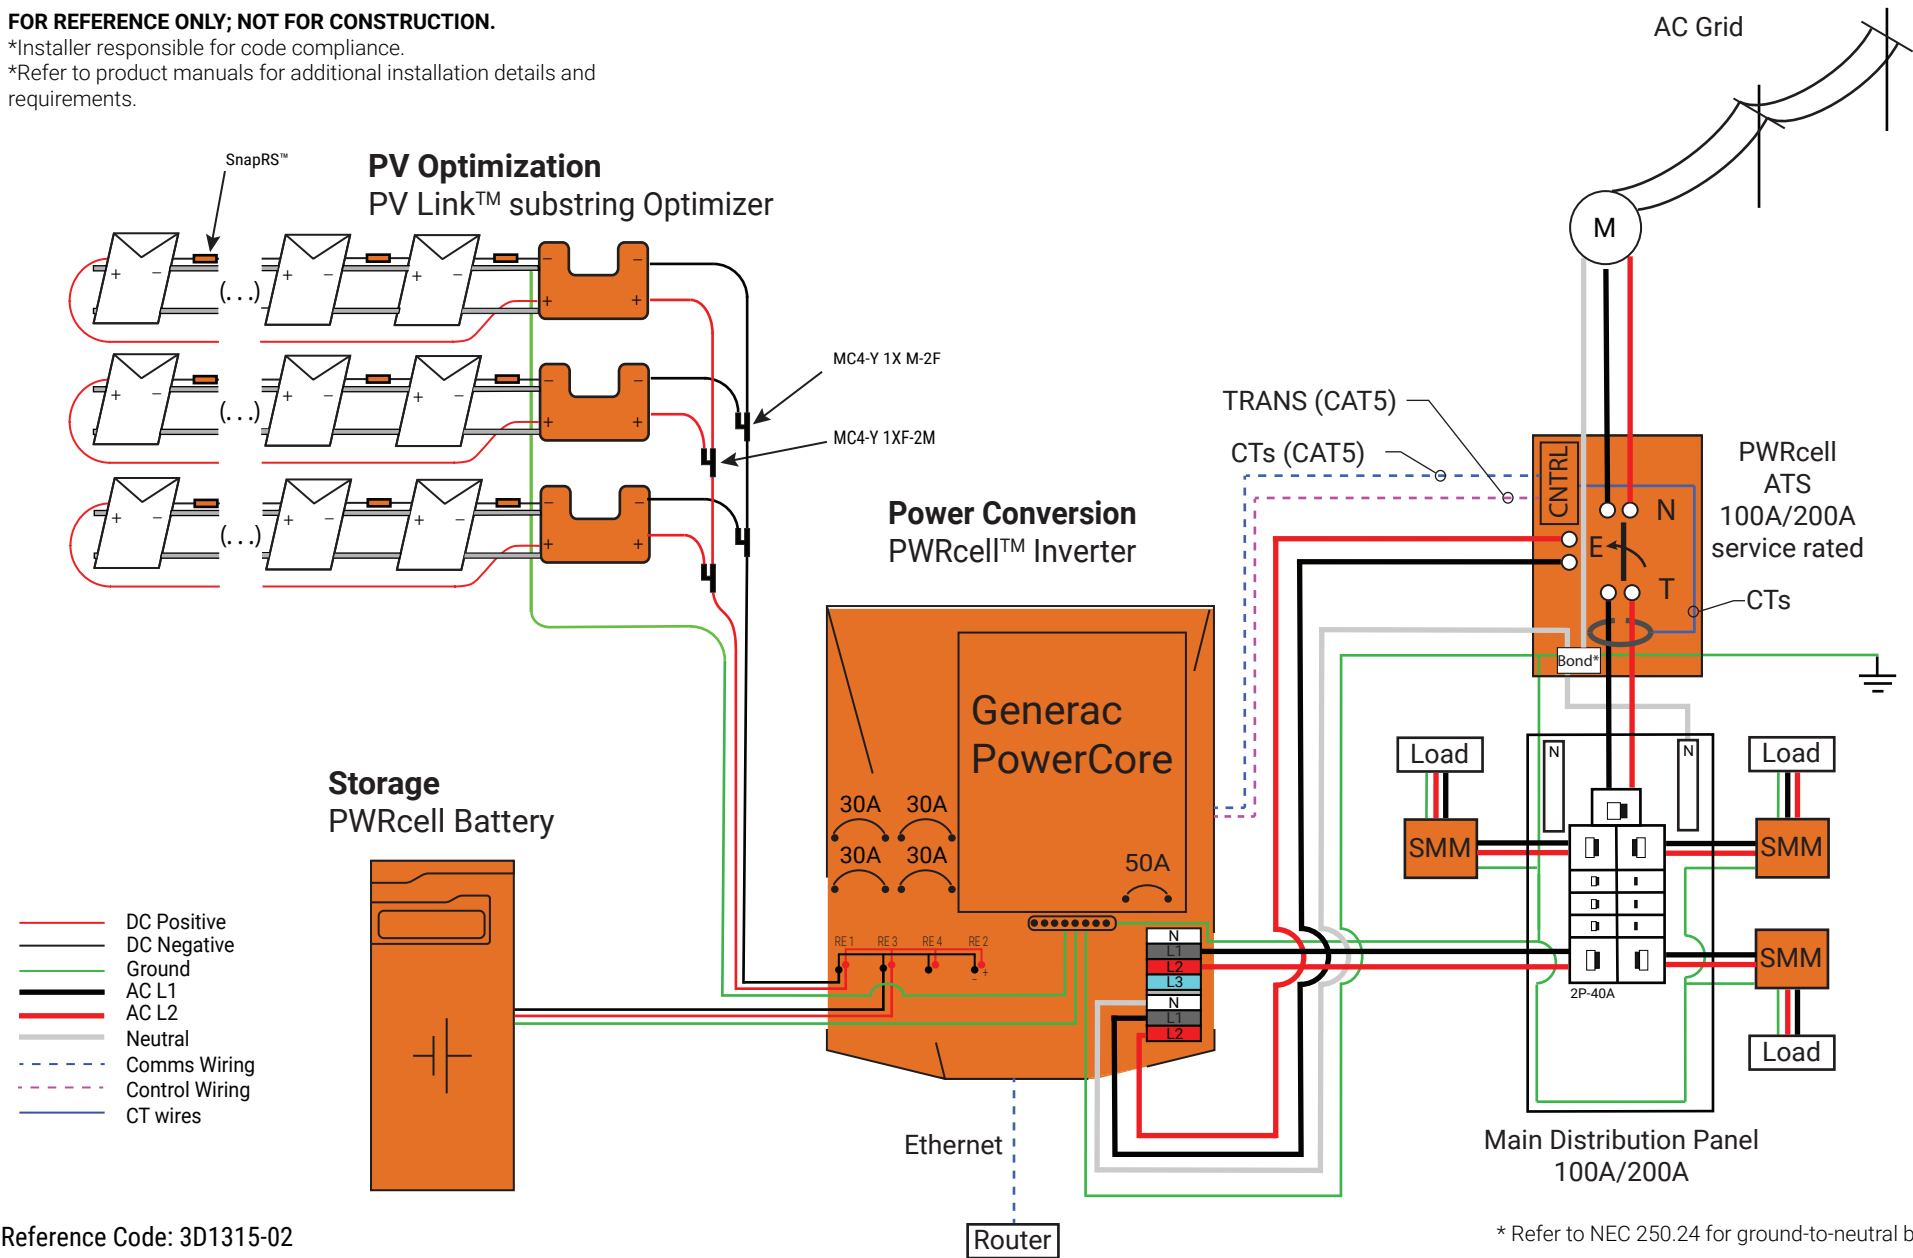

FOR REFERENCE ONLY; NOT FOR CONSTRUCTION.

*Installer responsible for code compliance.

*Refer to product manuals for additional installation details and requirements.

Reference Code: 3D1315-02

This design shows the Generac PWRcell Whole Home Backup solution. This solution allows for load management capability using Generac SMMs to shed 240V loads as needed.

This configuration is acceptable with most 100A and 200A residential services.

Whole Home Backup

- 1 PWRcell Inverter
- N SnapRS™
- 3 PV Links
- 1 PWRcell Batteries
- 1 CT Kit (incl.)
- N PV Modules
- 1 PWRcell ATs
- 3 SMMs