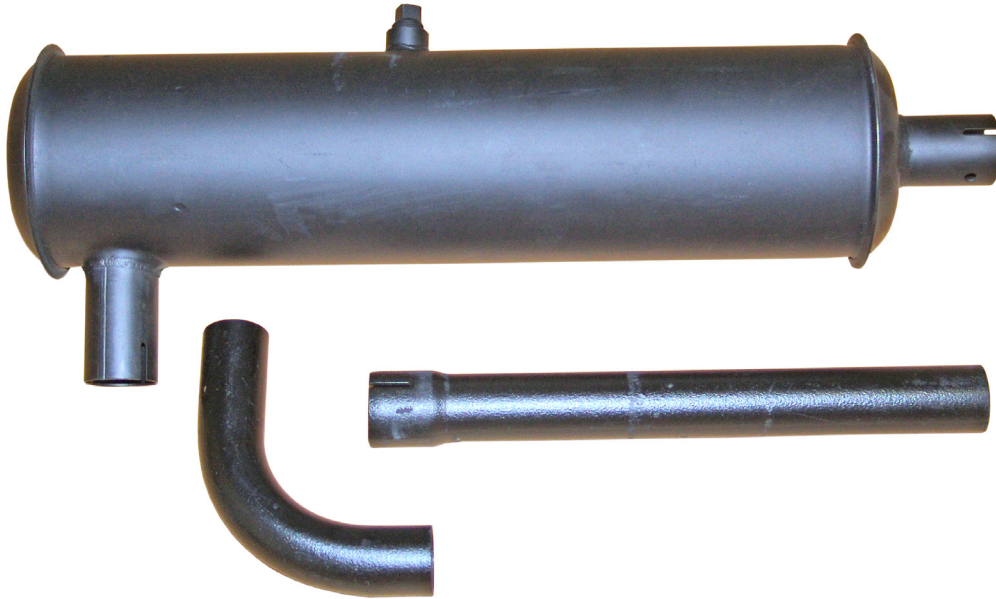

GENERAC RV GENERATOR ACCESSORIES

Muffler Kits

DESCRIPTION

For installation flexibility within the PrimePact generator family, multiple muffler configurations are available to accommodate virtually any enclosure constraints.

MUFFLER KITS			
Model	Description		Fit Generac RV Model
09742		Bottom out muffler with exhaust clamp, muffler bracket, pipe and hardware.	1-5/16" O.D. 0595, 9592, 9600, 9734, 9735, 2010, 4164, 5754