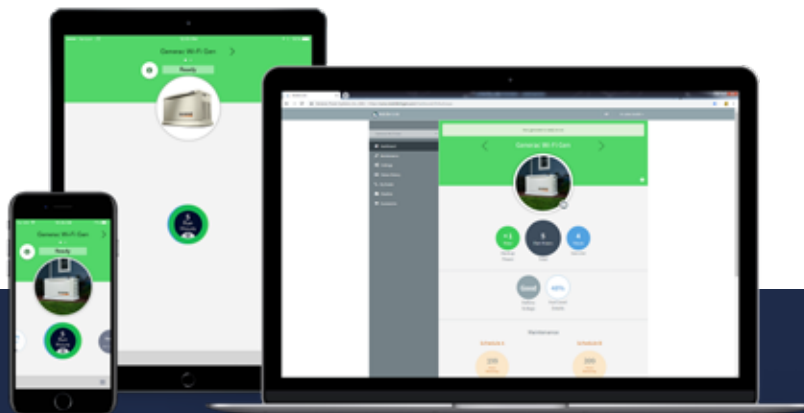

GENERAC'S EVOLUTION™ CONTROLLER

Features a multilingual LCD display that allows you to monitor battery status and track maintenance intervals to ensure your generator is always in top operating condition.

TOUGH, DURABLE ENCLOSURES

Our RhinoCoat™ powder-coated finish helps make corrosion-resistant aluminum perfect for all weather conditions.

Mobile Link™

Available for FREE with every Guardian Series home standby generator, Mobile Link allows you to monitor the status of your generator from anywhere in the world using a smart phone, tablet, or PC. Easily access information, such as the current operating status and maintenance alerts. With Mobile Link, you are taken care of before the next power outage.