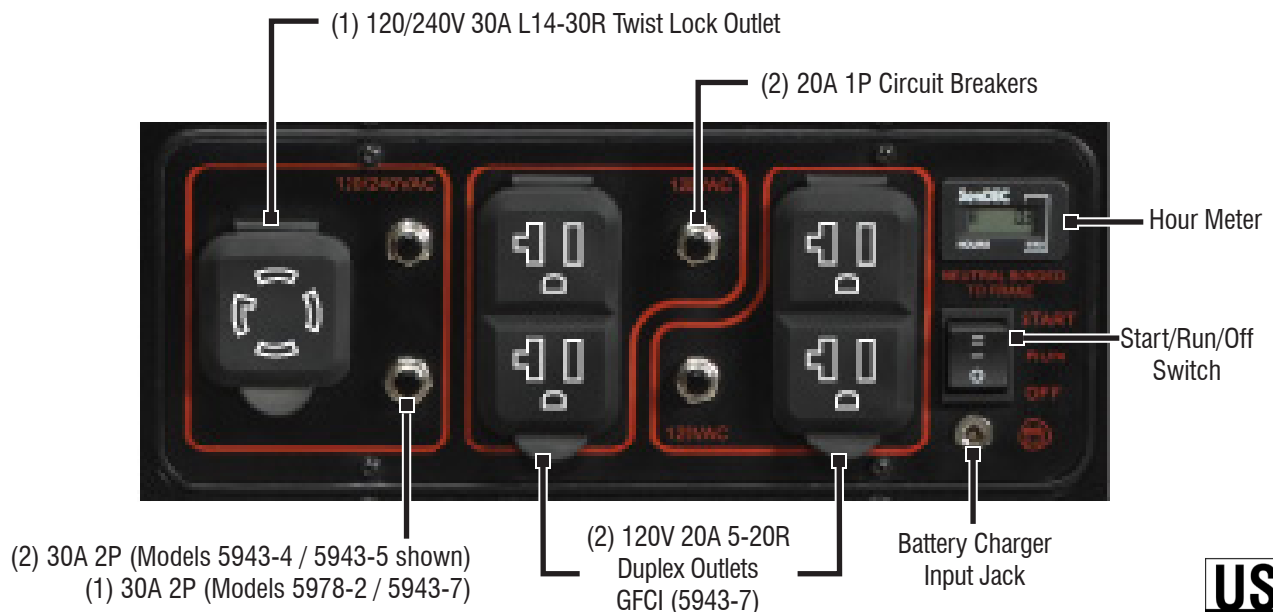

Models 5943-4 / 5943-5 UPC: 696471059434 (49ST)

Model 5943-7 UPC: 696471059434 (49ST/CSA)

Model 5978-2 UPC: 696471059434 (49ST/CSA)

AC Rated Output Running Watts 7500
AC Maximum Output Starting Watts 9375

49-State Control Panel

GP7500E

specifications

Product Series	GP7500E
Model (Configuration)	5943-4 / 5943-5 (EPA) 5978-2 / 5943-7 (EPA / CSA)
AC Rated Output Running Watts:	7500
AC Maximum Output Motor Starting Watts:	9375
AC Voltage	120/240 VAC
AC Frequency	60 Hz
Rated VAC Amperage	62.5/31.3
Max Rated VAC Amperage	78/39.1
Engine Displacement	420cc
Engine Type	OHV
Engine RPM	3600
Recommended Oil	10W-30 / SAE30
Lubrication Method	Splash
Automatic Voltage Regulation (AVR)	Yes
Choke Location	On Engine
Fuel Shut Off	On Fuel Tank
Starting Method	Electric/Recoil Pull Start
Low Oil Shutdown Method	Low Level
Battery Type	12VDC, 10AH
Battery Charger Input Jack	Included
Neutral Bonded to Ground	Yes

Start Switch Type	Start/Run/Off Switch
Switch Location	On Control Panel
Fuel Gauge	Built-In Tank
Fuel Tank Capacity Gal (Ltr)	7.5 (28.4)
Run Time at 50% (Hours)	11
Handle Style	Single Folding / Locking
Wheel Type	9.5" Solid Wheels
Maintenance Kit	Sold Separately
Warranty - Residential	2 Year Ltd
Warranty - Commercial	1 Year Ltd