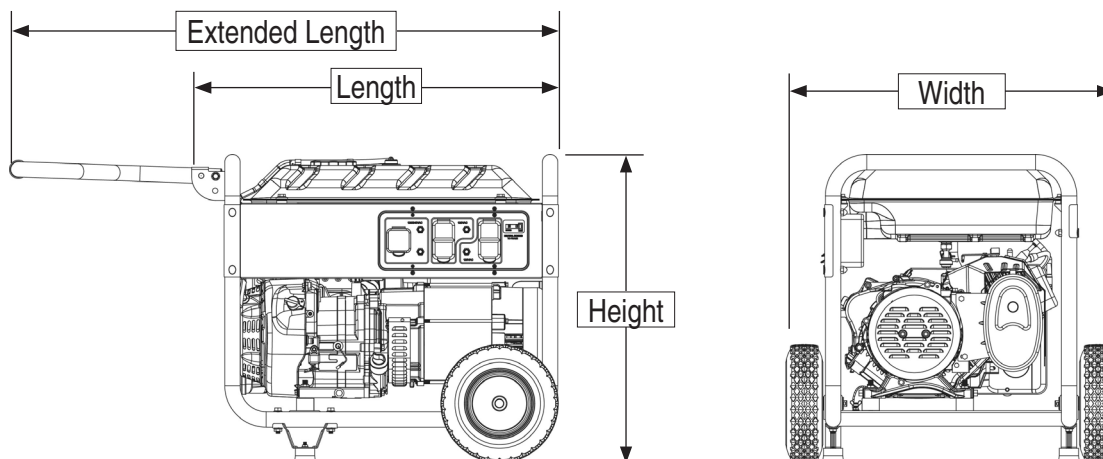

49-State Control Panel

GP7500E

specifications

Product Series	GP7500E
Model (Configuration)	5943-4 / 5943-5 (EPA) 5978-2 / 5943-7 (EPA / CSA)
AC Rated Output Running Watts:	7500
AC Maximum Output Motor Starting Watts:	9375
AC Voltage	120/240 VAC
AC Frequency	60 Hz
Rated VAC Amperage	62.5/31.3
Max Rated VAC Amperage	78/39.1
Engine Displacement	420cc
Engine Type	OHV
Engine RPM	3600
Recommended Oil	10W-30 / SAE30
Lubrication Method	Splash
Automatic Voltage Regulation (AVR)	Yes
Choke Location	On Engine
Fuel Shut Off	On Fuel Tank
Starting Method	Electric/Recoil Pull Start
Low Oil Shutdown Method	Low Level
Battery Type	12VDC, 10AH
Battery Charger Input Jack	Included
Neutral Bonded to Ground	Yes

Dimensions and Weights

	Models 5978-2 / 5943-4 / 5943-5	Model 5943-7
Length in (mm)	27.25 (692)	28.8 (733)
Width in (mm)	27 (687)	27.25 (692)
Height in (mm)	25 (638)	25.75 (654)
Extended Length in (mm)	44.5 (1129)	45.38 (1152)
Carton Length in (mm)	31 (790)	31 (790)
Carton Width in (mm)	21.5 (550)	22.12 (562)
Carton Height in (mm)	24 (610)	24 (610)
Unit Weight lbs (kg)	191.5 (86.9)	197 (88.4)
Shipping Weight lbs (kg)	215 (97.6)	220.3 (100)